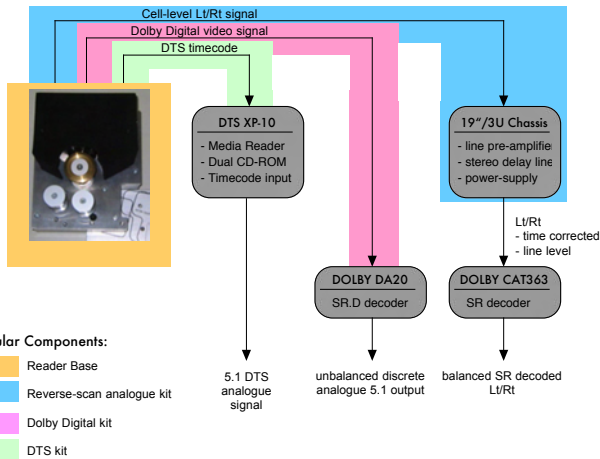

# universal soundtrack reader

for

SPIRIT

The Spirit version of the sondor Soundhouse is a modular concept 35mm multi-format soundtrack reader for the Shadow, the HD and the 2K/4K type Telecines. The reader base plugs into the keycode reader area of the Telecine.

### Analogue pick-ups

- 35 mm red LED stereo reverse-scan, balanced line-level output, 2 x XLR
- 16mm red LED mono reverse-scan, balanced line-level output, XLR
- 16mm Commag, balanced line-level output, XLR
- Auxiliary Chassis: 19"/3U, 110 - 230 VAC, 50/60Hz

### Dolby Digital (SR.D) pick-up

- Identical to Dolby CAT702
- Output for connecting to Dolby DA20 or CP650

### DTS Timecode pick-up

- Identical to DTS TCR, latest revision of reader PCB
- Output for connecting to DTS XD10 or 6AD

Application Diagram - Discrete Outputs

Application Diagram - Fully Decoded Outputs