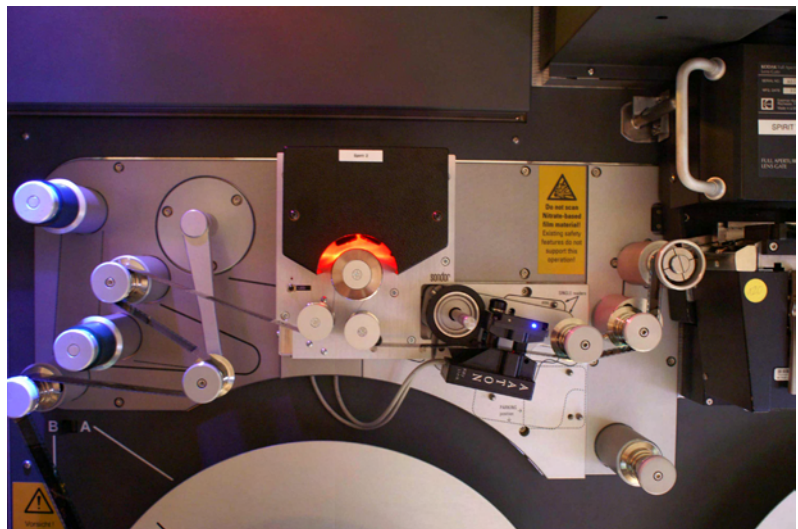

# universal soundtrack reader

for

SPIRIT

The Spirit version of the sondor Soundhouse is a modular concept 35mm multi-format soundtrack reader for the Shadow, the HD and the 2K/4K type Telecines. The reader base plugs into the keycode reader area of the Telecine.

## key features

- suitable for play back cyan-dye optical tracks
- Dolby Digital pick-up (optional)
- DTS timecode pick-up (optional)
- easy retro-fitting, no modification required
- Aaton and Evertz reader head usable with Soundhouse in place
- kit includes reader unit, wire harness and 19"/3U electronics unit
- pre-wired and aligned
- approved by the manufacturer

# kit contains

reader base

19"/3U PSU and audio pre-amplification

connector plate and harness

### Analogue pick-ups

- 35 mm red LED stereo reverse-scan, balanced line-level output, 2 x XLR
- 16mm red LED mono reverse-scan, balanced line-level output, XLR
- 16mm Commag, balanced line-level output, XLR
- Auxiliary Chassis: 19"/3U, 110 - 230 VAC, 50/60Hz