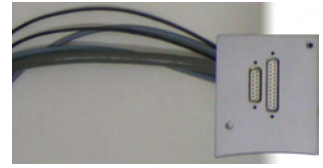

# universal soundtrack reader

for

SPIRIT

The Spirit version of the sondor Soundhouse is a modular concept 35mm multi-format soundtrack reader for the Shadow, the HD and the 2K/4K type Telecines. The reader base plugs into the keycode reader area of the Telecine.

## key features

- suitable for play back cyan-dye optical tracks
- Dolby Digital pick-up (optional)
- DTS timecode pick-up (optional)
- easy retro-fitting, no modification required
- Aaton and Evertz reader head usable with Soundhouse in place
- kit includes reader unit, wire harness and 19"/3U electronics unit
- pre-wired and aligned
- approved by the manufacturer

# kit contains

reader base

19"/3U PSU and audio pre-amplification

connector plate and harness

### Analogue pick-ups

- 35 mm red LED stereo reverse-scan, balanced line-level output, 2 x XLR
- 16mm red LED mono reverse-scan, balanced line-level output, XLR
- 16mm Commag, balanced line-level output, XLR
- Auxiliary Chassis: 19"/3U, 110 - 230 VAC, 50/60Hz